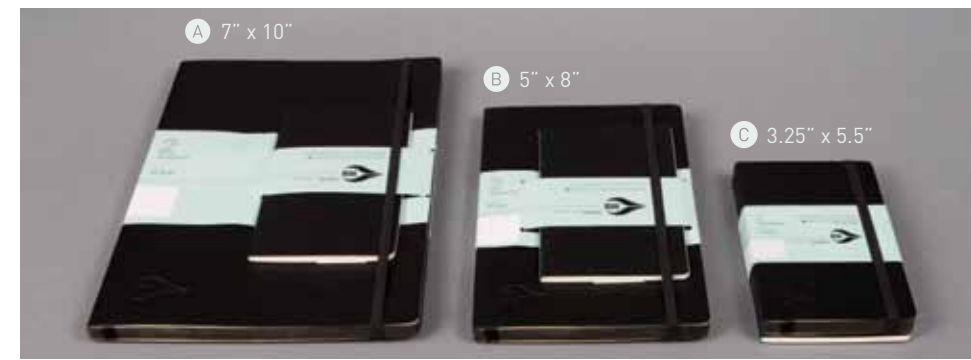

JOURNAL SERIES

2
TWO NOTEBOOKS

DETAILS

- Bonus 3" x 5" Utility Pocket Book included
- Colored gilded-edged pages with soft flexible cover
- Inner pocket and matching ribbon placeholder
- 100% post-consumer recycled paper
- Large 7" x 10" journal: 192 pages
- Medium 5" x 8" journal: 192 pages
- Small 3.25" x 5.5" journal: 192 pages

BLACK JOURNAL ASSORTED PACKS

PLAIN	LINED	SIZES	ASSORTED PACK
LARGE ASSORTED PACK	LARGE ASSORTED PACK	A 7" x 10"	BUNDLE OF 6
MEDIUM ASSORTED PACK	MEDIUM ASSORTED PACK	B 5" x 8"	CASE OF 12
	SMALL ASSORTED PACK	C 3.25" x 5.5"